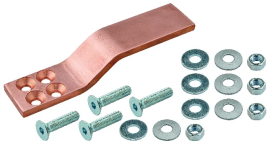

FleXbus , 640 mm²

3-

Data Solutions

???

FLEXEXT50B3