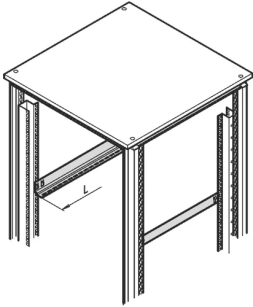

Slide Rail Kit

Slide Rail kit for mounting between a front and a rear pair of Slide rails, to support heavy 19" components. Side system punchings for mounting accessories and cooling components that expel to the side.

CERTIFICATIONS

CARACTERISTICI

Slide Rail kit for mounting between a front and a rear pair of Slide rails, to support heavy 19" components

SPECIFICAȚII

Product Type: Slide Rail

Material: Oțel

Table 1/1

| Număr de catalog | Package Quantity | Finish | Type | Works With | Certifications |
|------------------|------------------|----------------------|--------------|------------|----------------|
| 22127-092 | 2 | Aluminum-Zinc Plated | | | |
| 22127-093 | 2 | Aluminum-Zinc Plated | | | |
| 23130-411 | 2 | Aluminum-Zinc Plated | | | |
| 27230-056 | 4 | Oțel Zincat | Mounting Kit | Novastar | RoHS |
| 23130-412 | 10 | Aluminum-Zinc Plated | | | |