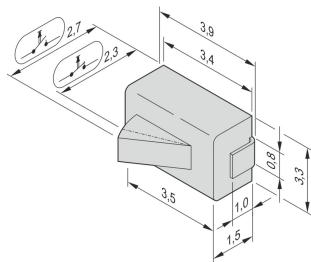

Microswitch for Carrier Compact- and Full-Size-Module

Micro Switch for AMC Carrier. Option as closer or opener available.

CARACTERISTICI

SMD Version

SPECIFICAȚII

Product Type: Switch

Table 1/1

Număr de catalog	Design Feature	Package Quantity	Works With
20849-235	Normally Open	10	Systems
20849-236	Normally Closed	10	Systems

AVERTIZARE

Produsele nVent trebuie instalate și utilizate numai așa cum este indicat în fișele de instrucțiuni și materialele de formare ale nVent. Fișele de instrucțiuni sunt disponibile pe www.nvent.com și de la reprezentantul dvs. de servicii clienți nVent. O instalare incorectă, o utilizare abuzivă, o aplicare greșită sau orice altă lipsă de respectare completă a instrucțiunilor și avertismentelor nVent poate duce la defectarea produsului, la deteriorarea proprietății, la răniri corporale grave și moarte și/sau poate anula garanția dvs.