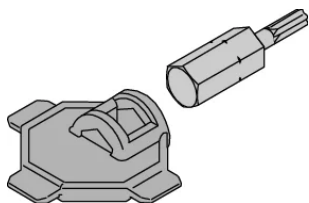

Interscale Assembly Tool

The assembly tool can be used for Torx 8 screws and to open an interscale cases.

CERTIFICATIONS

CARACTERISTICI

Plastic tool with bit can be used for bolting together and opening the CassettePRO

SPECIFICAȚII

Type: Assembly Tool
Product Type: Multipurpose Tool

Table 1/1

Număr de catalog	Works With	Package Quantity	Material	Product Family	Certifications
24820-001	Cases	1	Polyamide, Oțel	Interscale	RoHS
24812-650	Cassettes	1	Polyamide, Oțel	CassettePRO	

DIAGRAMS