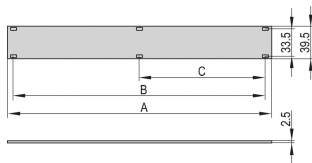

# Front Panel 1 U, Horizontal Rail Mounting

The 1 U front panel enables a user to cover the 1 U section in a 4 U PropacPRO case, RatiopacPRO 5 U (1-3-1) and EuropacPRO 4 U. The panel will be assembled to the threaded inserts of the horizontal rails.

Table 1/2

Număr de catalog	Rack Height	Height (H)	Rack Width	Width (W)	Depth (D)	Package Quantity
20850-423	1U	39.5mm	28HP	141.9mm	2.5mm	1
20850-425	1U	39.5mm	63HP	319.7mm	2.5mm	1

Număr de catalog	Rack Height	Height (H)	Rack Width	Width (W)	Depth (D)	Package Quantity
20850-426	1U	39.5mm	84HP	426.4mm	2.5mm	1
20850-424	1U	39.5mm	42HP	213mm	2.5mm	1