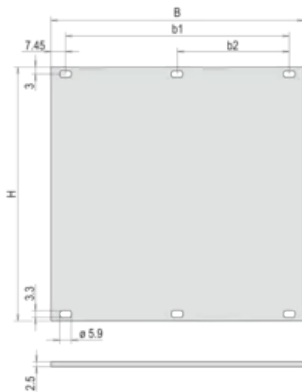

Table 1/2

Număr de catalog	Rack Height	Height (H)	Rack Width	Width (W)	Depth (D)	Package Quantity
20850-423	1U	39.5mm	28HP	141.9mm	2.5mm	1
20850-425	1U	39.5mm	63HP	319.7mm	2.5mm	1

Număr de catalog	Rack Height	Height (H)	Rack Width	Width (W)	Depth (D)	Package Quantity
20850-426	1U	39.5mm	84HP	426.4mm	2.5mm	1
20850-424	1U	39.5mm	42HP	213mm	2.5mm	1

## DIAGRAMS