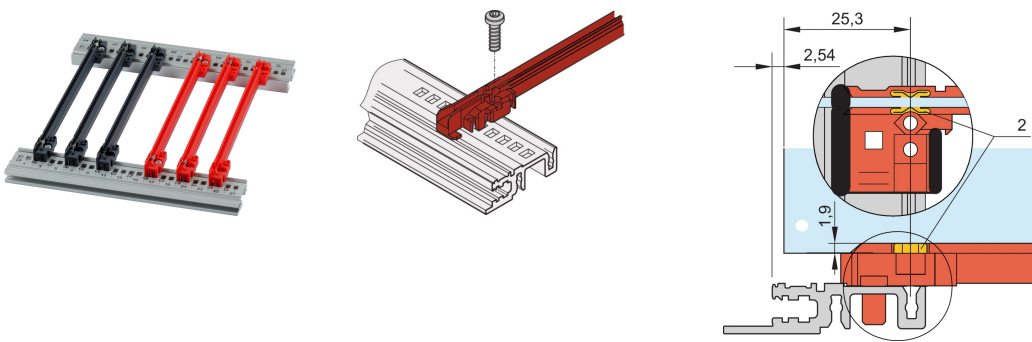

Guide Rail Accessory Type, PC, 220 mm, 2 mm Groove Width, Grey

NUMĂR DE CATALOG

64568-166

New generation of accessory type guide rails for PCBs or plug-in units. Forms a reliable interface between the subrack mechanics and the sub-assemblies.

CERTIFICATIONS

CARACTERISTICI

NEW generation accessory type plastic guide rails for reliable retention of PCBs or plug-in units

Significantly increased stability, due to a optimized design and high quality material (PC)

Improved fire safety properties, fulfills EN 45545-2 requirement sets R22, R23 and R24 with HL3

"Halogen-Free", according to IEC 61249-2-21

Can be clipped into horizontal rails (Al extrusion) or into 1.5 mm thick plates

Can be bolted to the horizontal rails Type H and R for higher shock and vibration requirements

Optional ESD clip for an conductive contact between PCB and horizontal rail available

Storage temperature: from -40 °C ... 130 °C