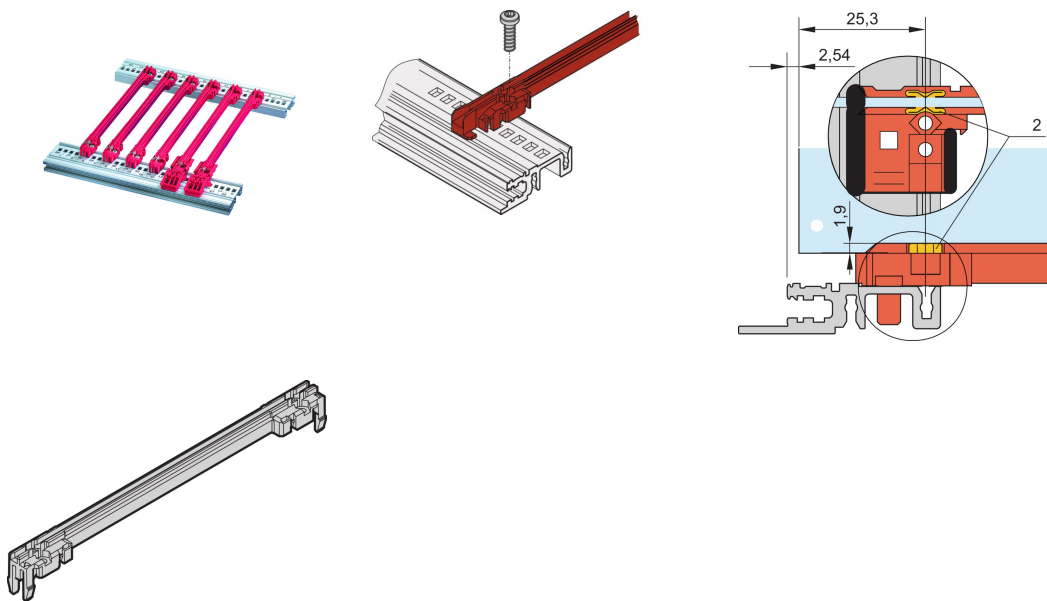

Guide Rail Accessory Type, Plastic, 100 mm, 2 mm Groove Width, Red

NUMĂR DE CATALOG

64568-082

The plastic guide rail for PCBs or plug-in units of the Accessory type, forms a reliable interface between the subrack mechanics and the sub-assemblies. The guide rails can additionally be bolted to the horizontal

CERTIFICATIONS

CARACTERISTICI

Plastic guide rail, accessory type

Guide rails can be clipped into horizontal rails (Al extrusion) or into 1.5 mm thick plates

Storage temperature: from -40 °C ... 130 °C

The optional ESD clip can be fitted into guide rails and ensures conductive contact between PCB and horizontal rail both on the solder side and on the component side

ATTRIBUTE PRODUS

Product Type: Guide Rail

Product Family: EuropacPRO; RatiopacPRO; RatiopacPRO AIR; CompacPRO; PropacPRO; MultipacPRO; Inpac

Type: Accessory

Works With: Subracks; Cases; Chassis

Board Depth: 100mm

Groove Width: 2

Material: Polycarbonate

Color: Red

Package Quantity: 1

Gross Weight: 0.003kg

DETALII SUPLIMENTARE DESPRE PRODUS

Please take into consideration that deliveries may be carried out in the stated SPQs (SPQ, e.g. 5 pieces, 10 pieces, 50 pieces, etc.). Differing order quantities (e.g. 2 pieces) may be changed to the next possible delivery quantity = Standard Pack Quantity.