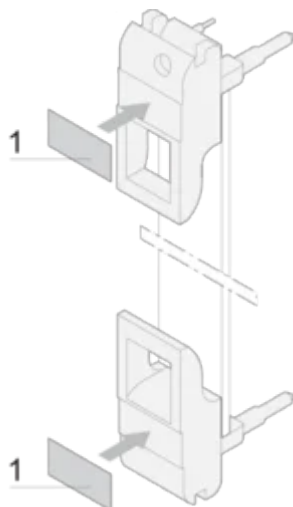

## ATRIBUTE PRODUS

Works With: Front Panels

Package Quantity: 210

Material: Polietilenă

Product Type: Label

Gross Weight: 0.017kg

## DIAGRAMS