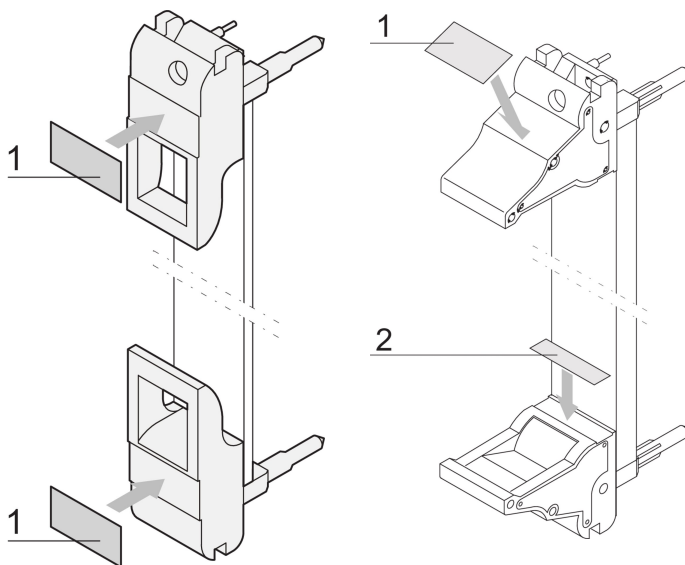

# Plug-In Unit Label Strip for IEL, IET Handle, Sheet With 210 pieces, 19 x 9.5 mm

## NUMĂR DE CATALOG

60817-340

Polyester, self-adhesive, white label for IET or IEL handles.

## CARACTERISTICI

Label strips, Polyester, self-adhesive, white

For IE-handles

## ATRIBUTE PRODUS

Works With: Front Panels

Package Quantity: 210

Material: Polietilenă

Product Type: Label

Gross Weight: 0.017kg