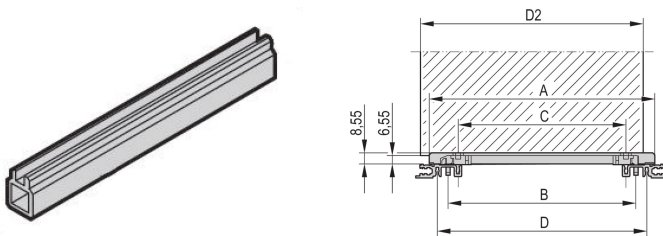

Guide Rail Multi Piece, Mid-Piece, Plastic Extrusion, 280 mm, 2 mm Groove Width, Grey, 10 Pieces

NUMĂR DE CATALOG

34564-893

Guide rail mid-piece for individual multi-piece guide rails out of plastic or Aluminum extrusion. Suitable for Standard, Accessory, 4.4" PCB types and end pieces with coding.

CERTIFICATIONS

CARACTERISTICI

Middle profile for mounting guide rails for 2 mm groove width

2 plastic end pieces are required; these are pushed on to both ends of the middle profile

Guide rails can be clipped into horizontal rails (Al extrusion) or into 1.5 mm thick plates

Storage temperature: from -40 °C ... 130 °C

ATRIBUTE PRODUS

Material: PVC

Color: Grey

Package Quantity: 1

Board Depth: 280mm

Groove Width: 2

Color Code: RAL 7035

Delivery may be in Standard Pack Quantity (SPQ). Pricing is per individual item.

One guide rail consists of 1 pair of head pieces and 1 profile piece.

Please take into consideration that deliveries may be carried out in the stated SPQs (SPQ, e.g. 5 pieces, 10 pieces, 50 pieces, etc.). Differing order quantities (e.g. 2 pieces) may be changed to the next possible delivery quantity = Standard Pack Quantity.