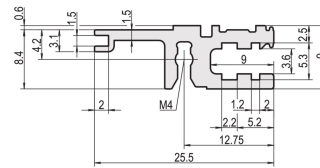

Horizontal Rail, Rear, Type L-VT, Light, 20 HP

NUMĂR DE CATALOG

34560-620

Combinations of horizontal rails and side panels

	"H" can be combined		"L" combination not recommended	
Horizontal rail	-	+	+	+
Horizontal rail	+	+	+	+
Horizontal rail	+	+	-	-
Horizontal rail	+	+	-	-
Side panel	Light 1-F	Flashed 1-F	Heavy 1-F	Rugged 1-F

The horizontal rail, type VT enables the direct assembly of a backplane.

CERTIFICATIONS

CARACTERISTICI

For direct backplane mounting

Recessed installation for low mechanical demands (L-VT)

Mounting top and bottom

Aluminum extrusion, anodized finish, conductive contact surface

ATTRIBUTE PRODUS

Rack Width: 20HP

Package Quantity: 1

Finish: Anodized

Length: 106.68mm

Material: Aluminiu

Product Family: EuropacPRO; RatiopacPRO; RatiopacPRO AIR; CompacPRO; PropacPRO

Product Type: Horizontal Rail

Type: Light, VT

Works With: Subracks; Cases

Net Weight: 0.027kg

DETALII SUPLIMENTARE DESPRE PRODUS

Delivery is in standard pack multiples. Pricing is per individual item.

Please take into consideration that deliveries may be carried out in the stated SPQs (SPQ, e.g. 5 pieces, 10 pieces, 50 pieces, etc.). Differing order quantities (e.g. 2 pieces) may be changed to the next possible delivery quantity = Standard Pack Quantity.