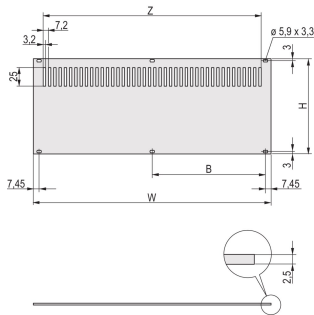

Rear Panel, Perforated, Unshielded, for RatiopacPRO and PropacPRO, 4 U, 84 HP

NUMĂR DE CATALOG

30849-030

The perforated rear panel, Al, 2.5 mm is unshielded. The rear side is conductive.

CERTIFICATIONS

CARACTERISTICI

Rear panel, Al, 2.5 mm, front: anodized, rear: conductive; unshielded

Enables mounting on horizontal rails

For Mounting on Horizontal Rails

ATRIBUTE PRODUS

Rack Height: 4U

Rack Width: 84HP

Package Quantity: 1

Finish: Anodized; Passivated

Height: 172.85mm

Material: Aluminiu

Product Family: RatiopacPRO; RatiopacPRO AIR

Product Type: Side Panel

Type: Rear Panel

Width: 426.4mm

Works With: Cases