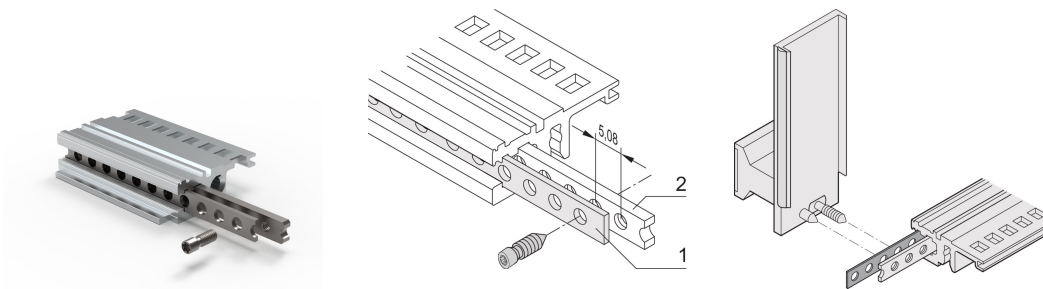

Horizontal Perforated Strip, 63 HP

NUMĂR DE CATALOG

30845-232

Perforated strip out of 1mm Aluminum for centering shielded plug-in units.

CERTIFICATIONS

CARACTERISTICI

For centering the shielded plug-in units

ATTRIBUTE PRODUS

Rack Width: 63HP

Package Quantity: 1

Length: 324.92mm

Material: Aluminiu

Product Family: EuropacPRO; RatiopacPRO; RatiopacPRO AIR; CompacPRO; PropacPRO; Inpac

Product Type: Perforated Strip

Works With: Subracks; Cases

Gross Weight: 0.004kg

DETALII SUPLIMENTARE DESPRE PRODUS

Only usable with double-T threaded insert.

Please take into consideration that deliveries may be carried out in the stated SPQs (SPQ, e.g. 5 pieces, 10 pieces, 50 pieces, etc.). Differing order quantities (e.g. 2 pieces) may be changed to the next possible delivery quantity = Standard Pack Quantity.