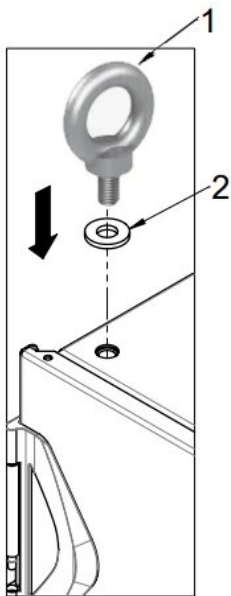

Varistar CP Lifting Eye Kit for Flush Top Cover

NUMĂR DE CATALOG

24630-030

Bolt on lifting eyes to lift and place cabinet without cabinet damage.

CARACTERISTICI

Thread M12

Application and static load-carrying capacity in accordance with DIN 582

ATTRIBUTE PRODUS

Package Quantity: 4

Product Family: Varistar CP

Product Type: Eye Bolt

Works With: Cabinet; Varistar CP

Net Weight: 0.708kg

DETALII SUPLIMENTARE DESPRE PRODUS

Only usable with raised top cover Application and loading as per DIN 582.