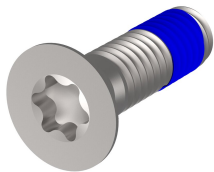

Assembly Parts for Rugged Components, Screw, Countersunk, Torx, with Thread-locking Compound, M4 x 14

NUMĂR DE CATALOG

24566-101

Assembly parts with thread-locking compound for rugged Side Panel, horizontal rail, cover plates, rear angle.

CERTIFICATIONS

CARACTERISTICI

Screws for the following fixings: Rugged side panel - horizontal rail, Rugged side panel - cover plate, Rugged side panel - rear angle

ATTRIBUTE PRODUS

Type: Countersunk Screw

Length: 14mm

Package Quantity: 100

Thread Size: M4

Material: Stainless Steel

Product Family: EuropacPRO

Product Type: Assembly Kit

Works With: Subracks

Net Weight: 0.128kg