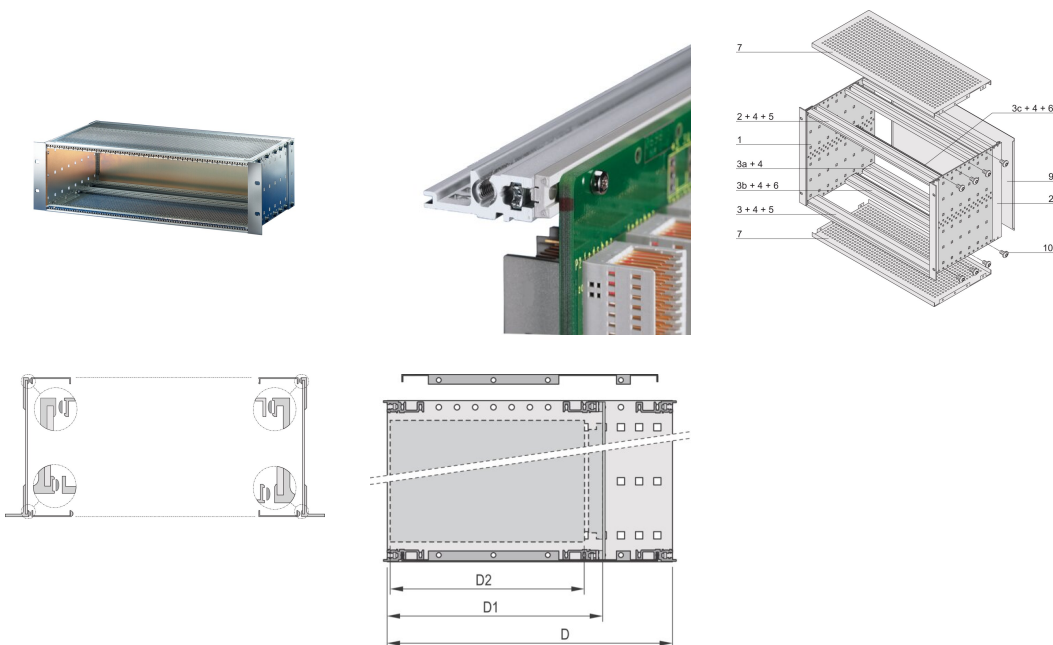

EuropacPRO 19" Subrack Kit for Backplane, Heavy, Shielded, 6 U, 355 mm

NUMĂR DE CATALOG

24563-474

EMC Shielded subrack for backplane mounting, heavy version with tox welded side panels.

CERTIFICATIONS

CARACTERISTICI

Subrack with side panel type H ("Heavy"), 19" bracket is firmly fixed to side panel (tox-cold welded)

Modifications such as cutouts, different finishes or dimensions available

Supplied as space-saving flat-pack

Aluminum construction

Horizontal rail type "Heavy"

Rear horizontal rail for backplane mounting with insulation strip

EMC of approximately 40 dB at 1 GHz, 30 dB at 2 GHz, assuming that the front is covered with shielded front panels, testing in accordance with VG 95373 part 15

ATTRIBUTE PRODUS

Rack Height: 6U

Depth (D): 355mm

Package Quantity: 1

For Mounting: Backplane

Board Depth: 160mm; 220mm; 280mm

Gasket Type: Textile EMC

Shock and Vibration Tolerance: 5g (force)