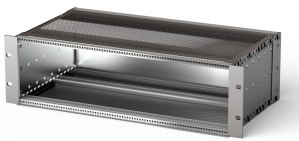

## NUMĂR DE CATALOG

**24563-445**

EMC Shielded subrack for backplane mounting, rear side covered by a rear panel.

## CARACTERISTICI

Subrack with side panel type F ("flexible"), front 19" bracket included, depth-adjustable 19" bracket sold separately (not included in items delivered)

Supplied as space-saving flat-pack