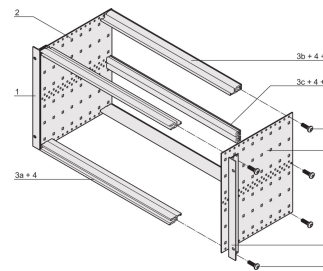

EuropacPRO 19" Subrack Kit for Backplane, Retrofit Shielding, 6 U, 295 mm

NUMĂR DE CATALOG

24563-433

Non-shielded subrack for backplane mounting.

CERTIFICATIONS

CARACTERISTICI

Subrack with side panel type F ("flexible"), front 19" bracket included, depth-adjustable 19" bracket sold separately (not included in items delivered)

Rear horizontal rail for backplane mounting with insulation strip

Aluminum construction

IP 20, in accordance with IEC 60529

Modifications such as cutouts, different finishes or dimensions available

Supplied as space-saving flat-pack

Horizontal rail type "light"

Internal and external dimensions in accordance with: IEC 60297-3-100, -101, IEEE 1101.1

ATTRIBUTE PRODUS

Rack Height: 6U

Depth: 295mm

Package Quantity: 1

For Mounting: Backplane

Board Depth: 160mm; 220mm; 280mm

Gasket Type: Stainless Steel EMC (retrofittable)

Handle Included: No

Mounting: Rack

Complies With: IEC 60297-3-103

EMC Shielding: No

Finish: Anodized; Passivated

Material: Aluminiu