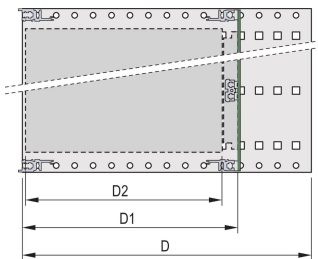

EuropacPRO 19" Subrack Kit for Backplane, Retrofit Shielding, 6 U, 295 mm

NUMĂR DE CATALOG

24563-433

Non-shielded subrack for backplane mounting.

CERTIFICATIONS

CARACTERISTICI

Subrack with side panel type F ("flexible"), front 19" bracket included, depth-adjustable 19" bracket sold separately (not included in items delivered)

Rear horizontal rail for backplane mounting with insulation strip

Aluminum construction

IP 20, in accordance with IEC 60529

Modifications such as cutouts, different finishes or dimensions available

Supplied as space-saving flat-pack

Horizontal rail type "light"

Internal and external dimensions in accordance with: IEC 60297-3-100, -101, IEEE 1101.1

ATTRIBUTE PRODUS

Rack Height: 6U

Depth: 295mm

Package Quantity: 1

For Mounting: Backplane

Board Depth: 160mm; 220mm; 280mm

Gasket Type: Stainless Steel EMC (retrofittable)

Handle Included: No

Mounting: Rack

Complies With: IEC 60297-3-103

EMC Shielding: No

Finish: Anodized; Passivated

Material: Aluminiu