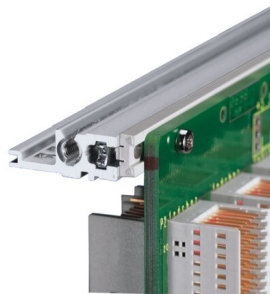

EuropacPRO 19" Subrack Kit for Backplane, Retrofit Shielding, 6 U, 295 mm

NUMĂR DE CATALOG

24563-433

Non-shielded subrack for backplane mounting.

CERTIFICATIONS

CARACTERISTICI

Subrack with side panel type F ("flexible"), front 19" bracket included, depth-adjustable 19" bracket sold separately (not included in items delivered)

Rear horizontal rail for backplane mounting with insulation strip

Aluminum construction

IP 20, in accordance with IEC 60529

Modifications such as cutouts, different finishes or dimensions available

Supplied as space-saving flat-pack

Horizontal rail type "light"

Internal and external dimensions in accordance with: IEC 60297-3-100, -101, IEEE 1101.1

ATTRIBUTE PRODUS

Rack Height: 6U

Depth: 295mm

Package Quantity: 1

For Mounting: Backplane

Board Depth: 160mm; 220mm; 280mm

Gasket Type: Stainless Steel EMC (retrofittable)

Handle Included: No

Mounting: Rack

Complies With: IEC 60297-3-103

EMC Shielding: No

Finish: Anodized; Passivated

Material: Aluminiu