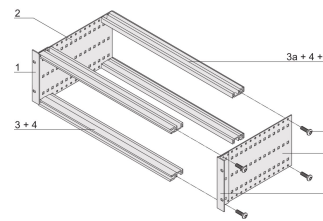

EuropacPRO 19" Subrack Kit for Backplane, Heavy, Retrofit Shielding, 3 U, 175 mm

NUMĂR DE CATALOG

24563-161

Rear horizontal rail for backplane mounting with insulation strip

CERTIFICATIONS

CARACTERISTICI

Horizontal rail type "Heavy"

Shock and Vibration resistance up to 5 g

IP 20, in accordance with IEC 60529

Shock and vibration tested to the German "Bahn" standards BN 411002, BN 411003

Internal and external dimensions in accordance with: IEC 60297-3-100, -101, IEEE 1101.1

Installed load up to 15 kg

Version without front handles

Supplied as space-saving flat-pack

ATTRIBUTE PRODUS

Rack Height: 3U

Depth: 175mm

Package Quantity: 1

For Mounting: Backplane

Board Depth: 160mm

Gasket Type: Textile EMC

Shock and Vibration Tolerance: 5g (force)

Handle Included: No

Mounting: Rack

Complies With: IEC 60297-3-103

EMC Shielding: No

Finish: Anodized; Passivated