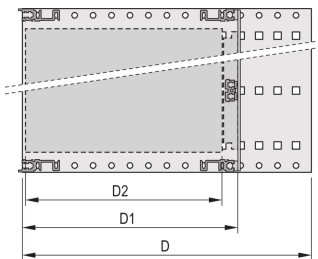

EuropacPRO 19" Subrack Kit for Backplane, Heavy, Retrofit Shielding, 3 U, 175 mm

NUMĂR DE CATALOG

24563-161

Rear horizontal rail for backplane mounting with insulation strip

CERTIFICATIONS

CARACTERISTICI

Horizontal rail type "Heavy"

Shock and Vibration resistance up to 5 g

IP 20, in accordance with IEC 60529

Shock and vibration tested to the German "Bahn" standards BN 411002, BN 411003

Internal and external dimensions in accordance with: IEC 60297-3-100, -101, IEEE 1101.1