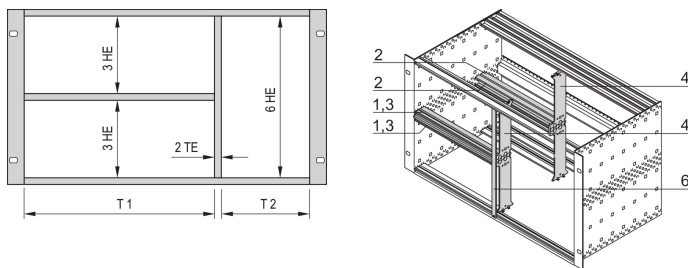

Combined Mounting Kit for Chassis, 84:0 HP

NUMĂR DE CATALOG

24562-484

The combined mounting enable the option to split a 6 U high subrack or case in 2 x 3 U and 6 U sections. Different versions are available.

CERTIFICATIONS

CARACTERISTICI

Designed to accept Euroboards (100 mm high) and double Euroboards (233.35 mm high)

Subdivision of the 6 U assembly area into: 2 x 3 U, 1 x 6 U

ATRIBUTE PRODUS

Package Quantity: 1

Rack Width 1: 84HP

Material: Aluminiu; Zinc Alloy

Product Family: EuropacPRO

Product Type: Mounting Kit

Rack Height: 6U

Type: Combined

Works With: Subracks

Net Weight: 0.657kg