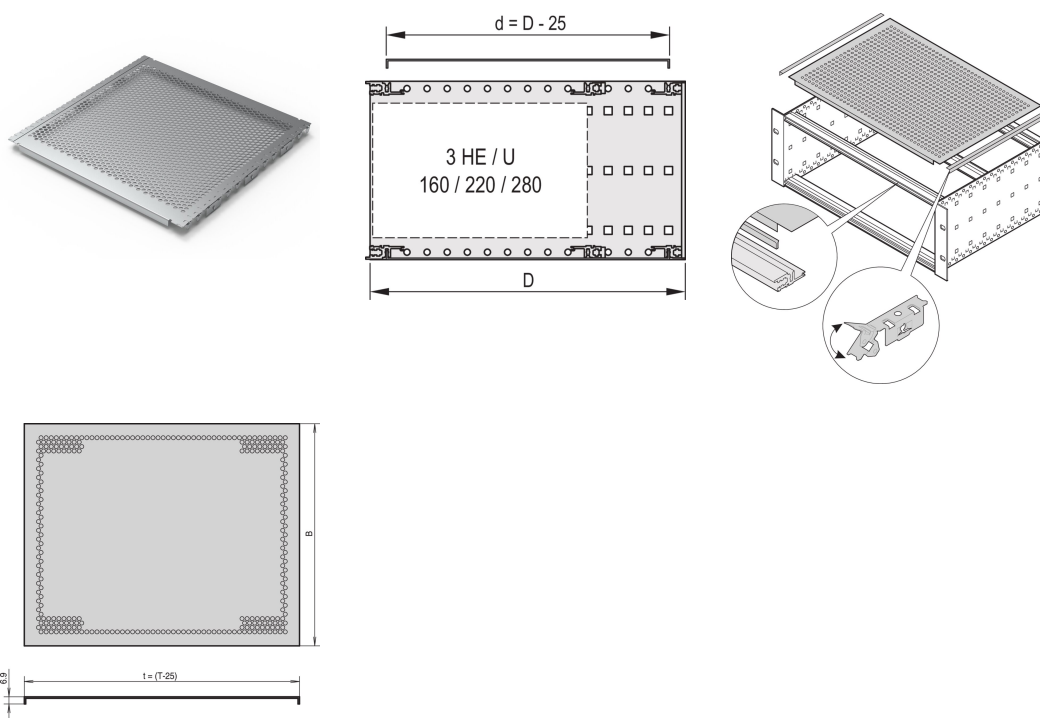

EuropacPRO Cover Plate, Universal, 42 HP, 295 mm

NUMĂR DE CATALOG

24560-033

A cover plate is used for electromagnetic shielding or as mechanical protection. The cover can be used is non-standard boards will be assembled into the subrack.

CERTIFICATIONS

CARACTERISTICI

Shielding is provided by optional EMC stainless steel gaskets, between cover plate and side panel

For variable positioning of horizontal rails e.g. for PCBs with non-standard formats

Perforation degree 58%

Suitable for use with all horizontal rails

ATRIBUTE PRODUS

Rack Width: 42HP

Depth: 295mm

Package Quantity: 2

Finish: Passivated

Material: Aluminiu

Product Family: EuropacPRO

Product Type: Cover Plate

Type: Universal

Works With: Subracks

Net Weight: 0.29kg

Package Unit: Pair

DETALII SUPLIMENTARE DESPRE PRODUS

In addition, 4 contact strips per subrack are required to affix cover to horizontal rail.