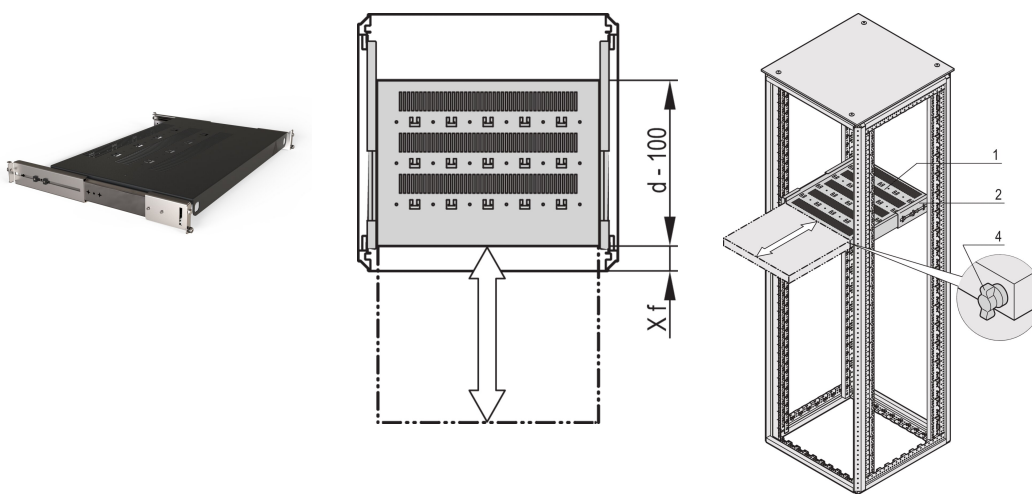

# Varistar CP | 19" Telescopic Shelf, 70 kg, 800W 500D, RAL 7021

## NUMĂR DE CATALOG

21130-372

Varistar, Novastar and Eurorack 19" Shelf, Stationary with 70 kg load capacity, perforated for ease of assembly.

## CARACTERISTICI

Perforated cut-outs for assembling cable ties

Static load-carrying capacity 70 kg

Incl. telescopic slides

Locking with T-bar lock possible

St, 1.5 mm

Hammer head perforation for assembly with cable ties

## ATTRIBUTE PRODUS

Type: Telescopic Shelf

Width: 600mm

Depth: 600mm

Package Quantity: 1

Color: Black Grey

Color Code: RAL 7021

Finish: Vopsit Pulbere