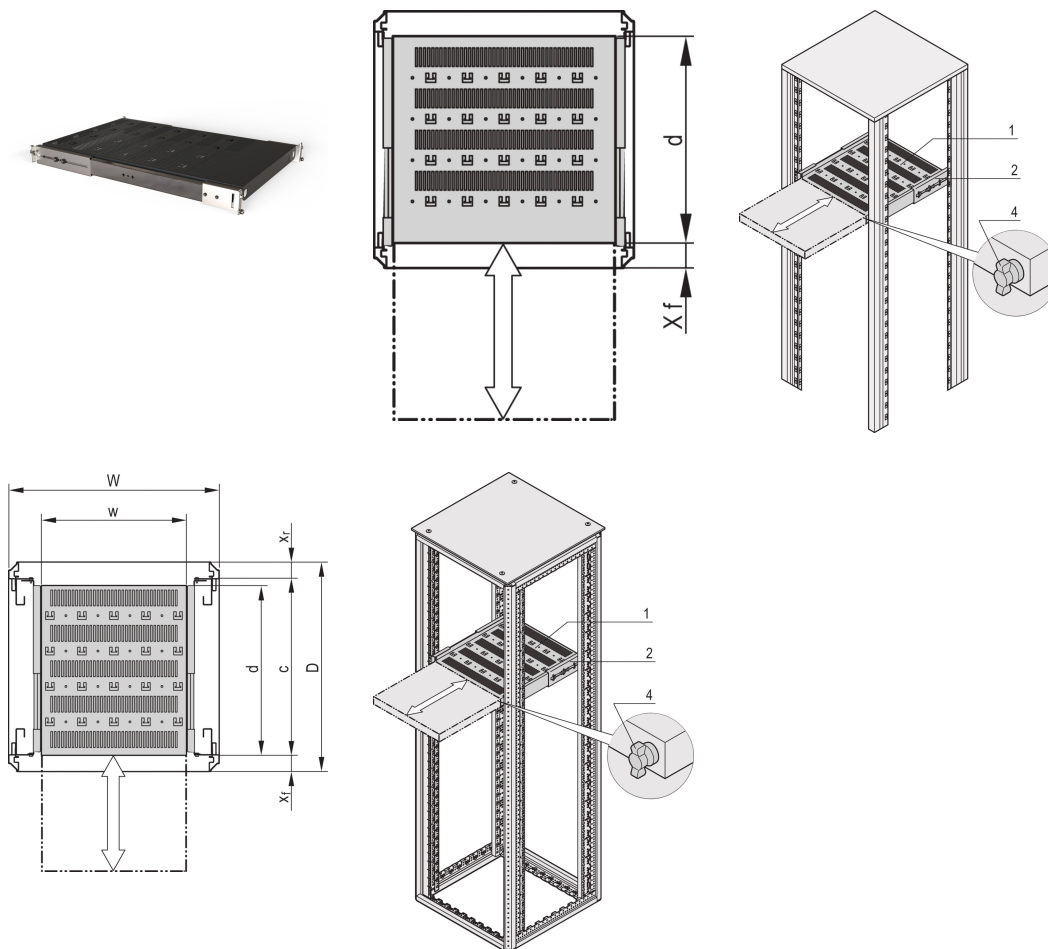

Varistar CP | 19" Telescopic Shelf, 70 kg, 553W 800D, RAL 7021

NUMĂR DE CATALOG

21130-355

Varistar, Novastar and Eurorack 19" Shelf, Stationary with 70 kg load capacity, perforated for ease of assembly.

CERTIFICATIONS

CARACTERISTICI

Perforated cut-outs for assembling cable ties

Static load-carrying capacity 70 kg

Incl. telescopic slides

Locking with T-bar lock possible

St, 1.5 mm

Hammer head perforation for assembly with cable ties

ATRIBUTE PRODUS

Type: Telescopic Shelf

Width: 600mm

Depth: 682mm

Package Quantity: 1

Color: Black Grey

Color Code: RAL 7021

Finish: Vopsit Pulbere

Material: Oțel

Product Family: Varistar CP; Novastar

Product Type: Shelf

Works With: Varistar CP

Net Weight: 5.598kg

DETALII SUPLIMENTARE DESPRE PRODUS

Mounting bracket for assembly of telescopic slide at frame please order separately.