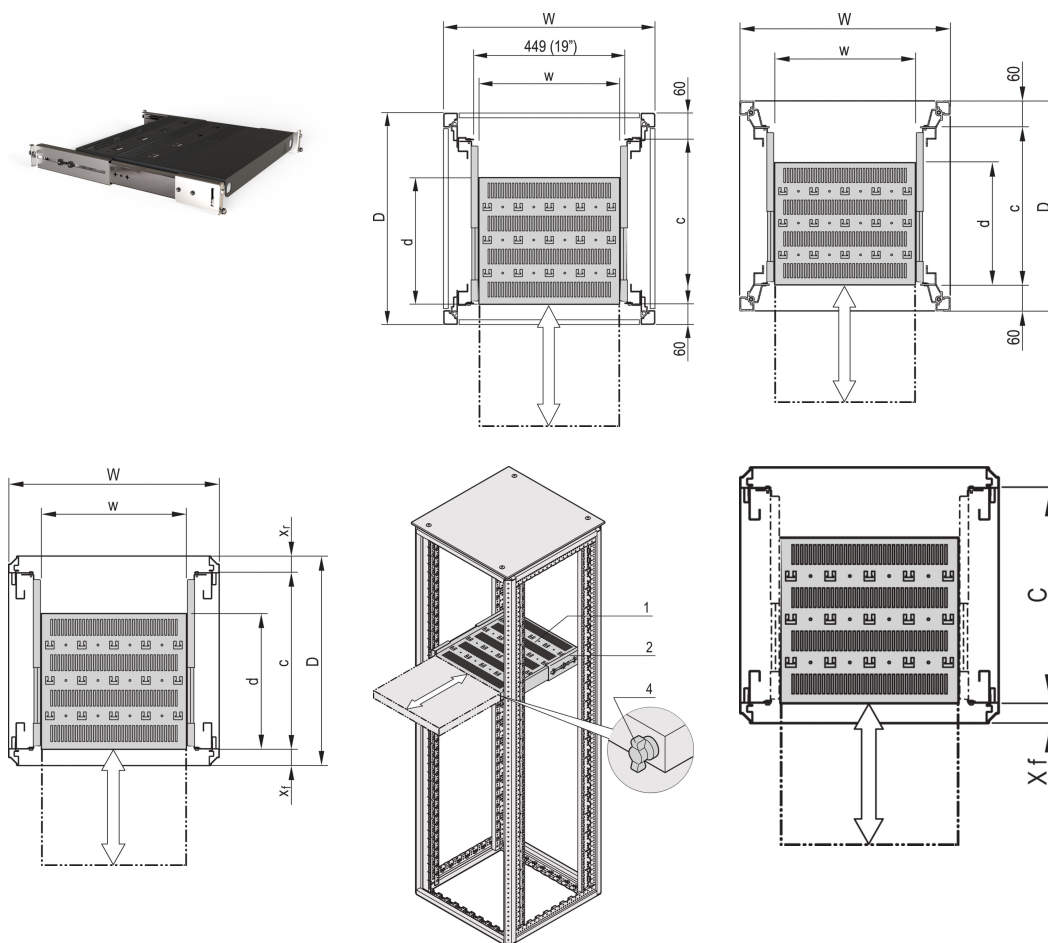

# Varistar CP | 19" Telescopic Shelf, 70 kg, 553W 600D, RAL 7021

NUMĂR DE CATALOG

21130-352

Varistar, Novastar and Eurorack 19" Shelf, Stationary with 70 kg load capacity, perforated for ease of assembly.

## CARACTERISTICI

---

Perforated cut-outs for assembling cable ties

Static load-carrying capacity 70 kg

Incl. telescopic slides

Locking with T-bar lock possible

St, 1.5 mm

Hammer head perforation for assembly with cable ties

## ATRIBUTE PRODUS

---

Type: Equipment Shelf

Width: 600mm

Depth: 382mm

Package Quantity: 1

Color: Black Grey

Color Code: RAL 7021

## DETALII SUPLIMENTARE DESPRE PRODUS

---

Mounting bracket for assembly of telescopic slide at frame please order separately.

Please order T-bar lock separately.