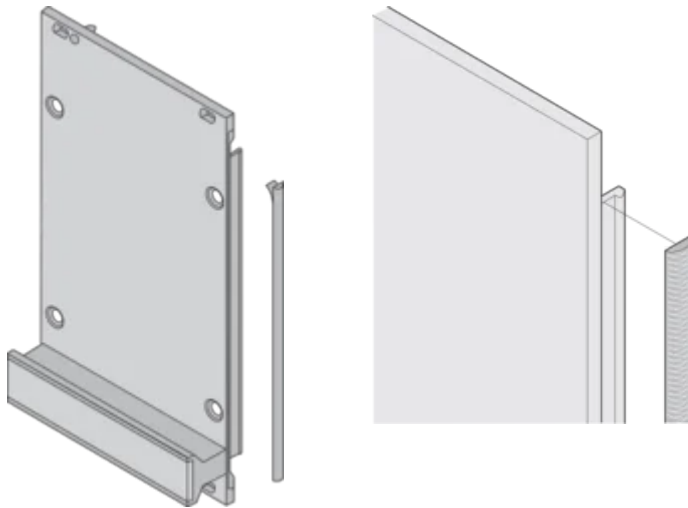

Product Family: EuropacPRO; RatiopacPRO; RatiopacPRO AIR; PropacPRO; Frame Type Plug-In Unit

Product Type: Shielding Kit

Works With: Subracks; Cases; Front Panels

Gross Weight: 0.028kg

DETALII SUPLIMENTARE DESPRE PRODUS

EMC gaskets (textile) are required for shielding the front panels.

DIAGRAMS

AVERTIZARE

Produsele nVent trebuie instalate și utilizate numai așa cum este indicat în fișele de instrucțiuni și materialele de formare ale nVent. Fișele de instrucțiuni sunt disponibile pe www.nvent.com și de la reprezentantul dvs. de servicii clienți nVent. O instalare incorectă, o utilizare abuzivă, o aplicare greșită sau orice altă lipsă de respectare completă a instrucțiunilor și avertismentelor nVent poate duce la defectarea produsului, la deteriorarea proprietății, la răniri corporale grave și moarte și/sau poate anula garanția dvs.

North America

All locations
+1.763.422.2661
Chat with us:
nvent.com/schroff

Europe

Straubenhardt, Germany
+49.7082.794.0
Betschdorf, France
+33.3.88.90.64.90
Warsaw, Poland
+48.22.209.98.35
Assago, Italy
+39.02.932.7141
Chat with us:
nvent.com/schroff

Asia

Shanghai, China
+86.21.2412.6943
Qingdao, China
+86.532.8771.6101
Singapore
+65.6768.5800
Shin-Yokohama, Japan
+81.45.476.0271
Chat with us:
nvent.com/schroff

Middle East & India

Dubai, United Arab
Emirates
+971.4.378.1700
Bangalore, India
+91.80.6715.2001
Istanbul, Turkey
+90.216.250.7374
Chat with us:
nvent.com/schroff

Portofoliul nostru puternic de mărci:

CADDY ERICO HOFFMAN ILSCO SCHROFF TRACHTE