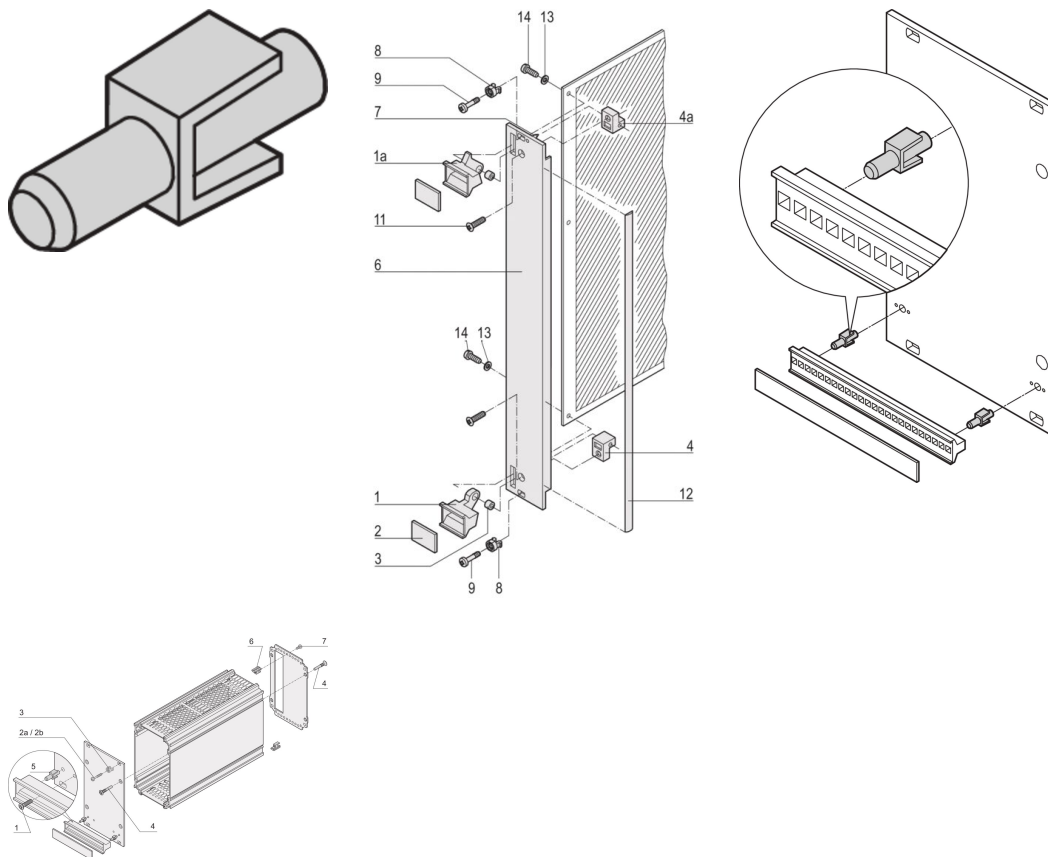

Fixing Clip for Static Plastic Handle

NUMĂR DE CATALOG

21101-239

Fixing Clip enable the assembly of a plastic trapezoid handle to a front panel.

CERTIFICATIONS

CARACTERISTICI

Can be used for handles from 5 HP up to 42 HP

ATTRIBUTE PRODUS

Product Type: Clip

Type: Clip

Works With: Front Panels

Material: Polycarbonate

Flammability Rating: UL® 94V-0

Package Quantity: 100

Gross Weight: 0.018kg