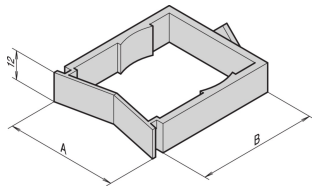

Varistar CP | Cable Eye for Depth Member, 47 x 50 mm

NUMĂR DE CATALOG

21101-150

19" panel mount or mounting rail compatible units with easy mounting using a quarter turn fastener.

CERTIFICATIONS

CARACTERISTICI

Varistar Cable Eye for Depth Member

Mounts by rotation through a quarter turn without additional assembling items

For assembling to 19" panel mount/19" grid or to mounting rail

ATRIBUTE PRODUS

Package Quantity: 25

Material: Polyamide 6

Product Family: Varistar CP

Product Type: Cable Eye

Net Weight: 0.2kg

AVERTIZARE

Produsele nVent trebuie instalate și utilizate numai așa cum este indicat în fișele de instrucțiuni și materialele de formare ale nVent. Fișele de instrucțiuni sunt disponibile pe www.nvent.com și de la reprezentantul dvs. de servicii clienți nVent. O instalare incorectă, o utilizare abuzivă, o aplicare greșită sau orice altă lipsă de respectare completă a instrucțiunilor și avertismentelor nVent poate duce la defectarea produsului, la deteriorarea proprietății, la răniri corporale grave și moarte