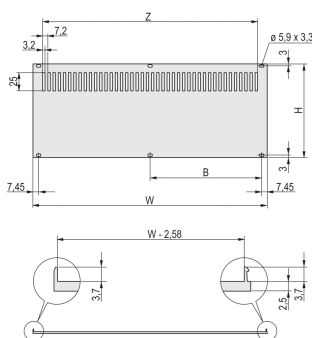

Rear Panel for RatiopacPRO/PropacPRO, Perforated, Retrofit Shielding, Textile, 6 U, 42 HP

NUMĂR DE CATALOG

20848-641

The perforated rear panel, Al, 2.5 mm is unshielded. The rear side is conductive.

CERTIFICATIONS

CARACTERISTICI

Rear panel, Al, 2.5 mm, front: anodized, rear: conductive; unshielded

Enables mounting on horizontal rails

ATRIBUTE PRODUS

Rack Height: 6U

Rack Width: 42HP

Package Quantity: 1

Finish: Anodized; Passivated

Height: 256mm

Material: Aluminiu

Product Family: RatiopacPRO; RatiopacPRO AIR

Product Type: Side Panel

Type: Rear Panel

Width: 213mm

Works With: Cases

Gross Weight: 0.399kg