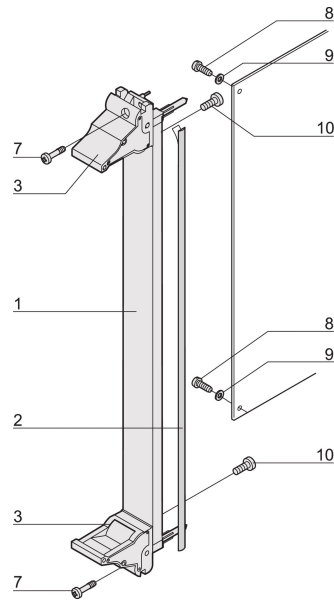

Plug-In Unit Kit With IEL Handle, Shielded, Black, 6 U, 8 HP

NUMĂR DE CATALOG

20848-596

3 HE

6 HE

4 TE

5 TE

Plug-in unit, with IEL inserter/extractor black handle, 6 U, front assembly. The U-shaped front panel enable shielding with a textile gasket.

CERTIFICATIONS

CARACTERISTICI

U-shaped front panel for textile gasket

Suitable for insertion and extraction forces up to 700 N (per pair)

Enable the installation of a microswitch

Enable the installation of coding pegs in accordance with IEC 60297-3-103/ IEEE 1101.10

ATTRIBUTE PRODUS

Rack Width: 8HP

Package Quantity: 1

Handle Type: IEL

Mounting: Screw-on Front; Screw-on Rear IO

Gasket Type: Textile EMC

Front Finish: Anodized

Rear Finish: Etched

Treated Edges: No

Complies With: IEC 60297-3-102; IEEE 1101.10; IEC 60297-3-103; IEEE 1101.1/11

EMC Shielding: Yes

Finish: Anodized; Passivated

Height (H): 261.8mm

Material: Aluminiu

Product Type: Front Panel