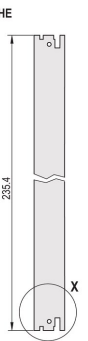

Plug-In Unit Kit With IEL Handle, Shielded, Black, 6 U, 8 HP

NUMĂR DE CATALOG

20848-596

3 HE

6 HE

4 TE

5 TE

Plug-in unit, with IEL inserter/extractor black handle, 6 U, front assembly. The U-shaped front panel enable shielding with a textile gasket.

CERTIFICATIONS

CARACTERISTICI

U-shaped front panel for textile gasket

Suitable for insertion and extraction forces up to 700 N (per pair)

Enable the installation of a microswitch

Enable the installation of coding pegs in accordance with IEC 60297-3-103/ IEEE 1101.10

ATTRIBUTE PRODUS

Rack Width: 8HP

Package Quantity: 1

Handle Type: IEL

Mounting: Screw-on Front; Screw-on Rear IO

Gasket Type: Textile EMC

Front Finish: Anodized

Rear Finish: Etched

Treated Edges: No

Complies With: IEC 60297-3-102; IEEE 1101.10; IEC 60297-3-103; IEEE 1101.1/11

EMC Shielding: Yes

Finish: Anodized; Passivated

Height (H): 261.8mm

Material: Aluminiu

Product Type: Front Panel