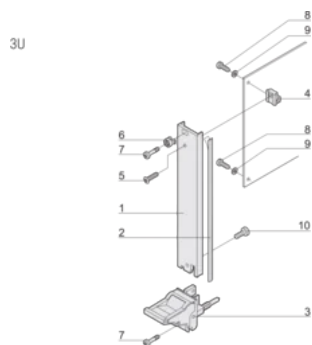

Rack Height: 3U

Type: Front Panel with Handle (PIU)

Width (W): 60.6mm

Gross Weight: 0.118kg

## DIAGRAMS

---