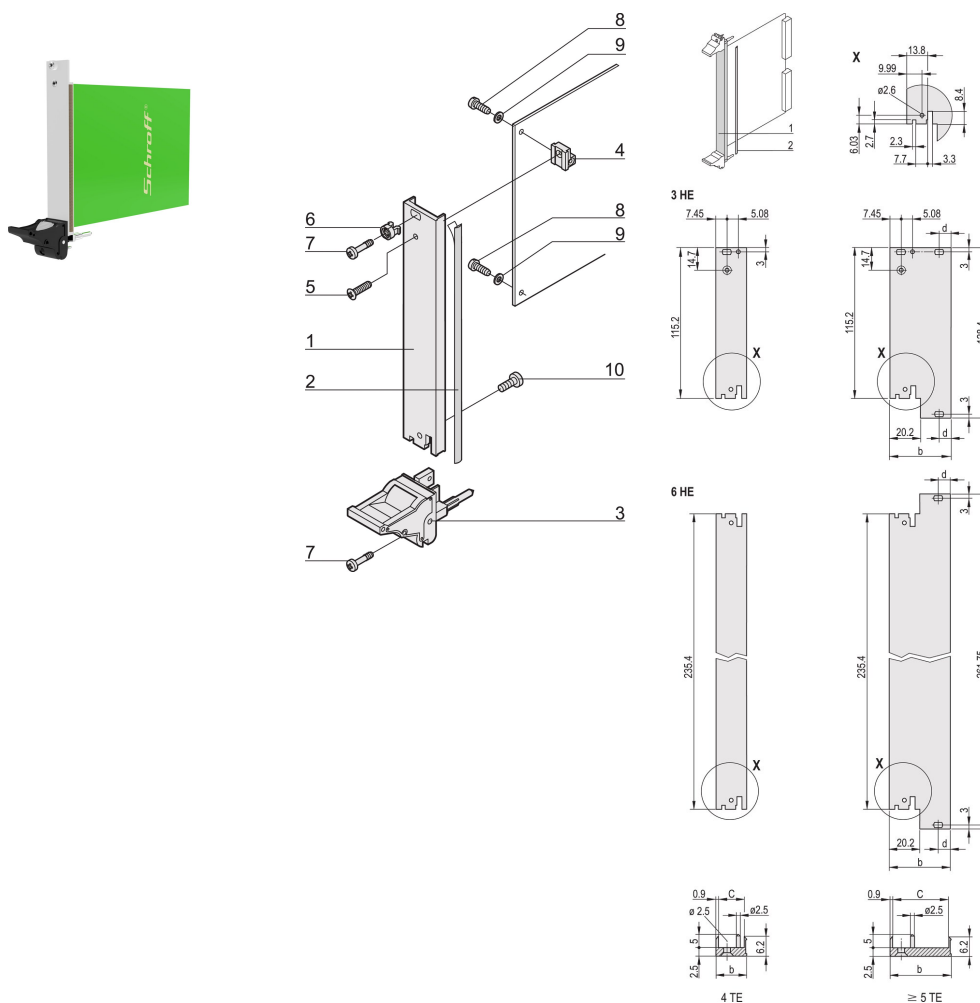

# Plug-In Unit Kit With IEL Handle, Shielded, Black 3 U, 12 HP

NUMĂR DE CATALOG

20848-591

Plug-in unit, with IEL inserter/extractor black handle, 3 U, front assembly. The U-shaped front panel enable shielding with a textile gasket.

## CARACTERISTICI

---

U-shaped front panel for textile gasket

Suitable for insertion and extraction forces up to 700 N (per pair)

Enable the installation of a microswitch

Enable the installation of coding pegs in accordance with IEC 60297-3-103/ IEEE 1101.10

## ATTRIBUTE PRODUS

---

Rack Width: 12HP

Package Quantity: 1

Handle Type: IEL

Mounting: Screw-on Front

Gasket Type: Textile EMC

Front Finish: Anodized

Rack Height: 3U

Type: Front Panel with Handle (PIU)

Width (W): 60.6mm

Gross Weight: 0.118kg