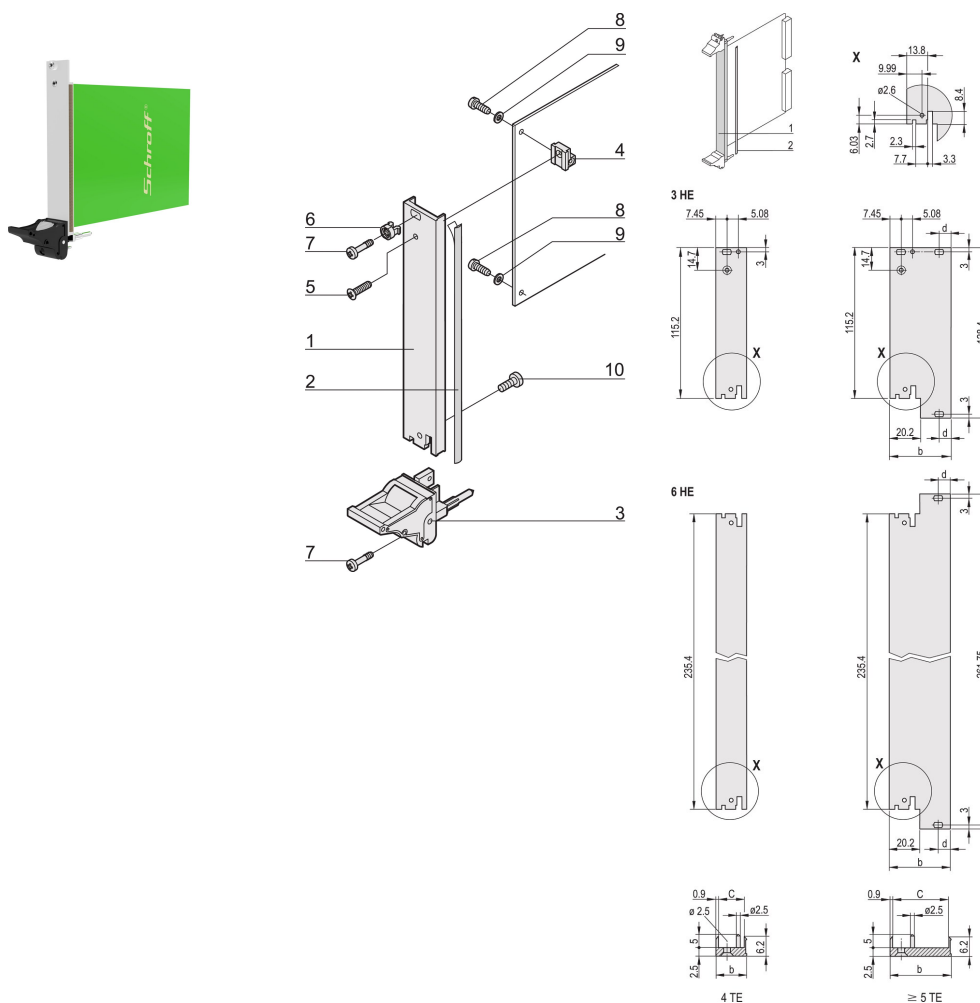

Plug-In Unit Kit With IEL Handle, Shielded, Black 3 U, 6 HP

NUMĂR DE CATALOG

20848-587

Plug-in unit, with IEL inserter/extractor black handle, 3 U, front assembly. The U-shaped front panel enable shielding with a textile gasket.

CERTIFICATIONS

CARACTERISTICI

U-shaped front panel for textile gasket

Suitable for insertion and extraction forces up to 700 N (per pair)

Enable the installation of a microswitch

Enable the installation of coding pegs in accordance with IEC 60297-3-103/ IEEE 1101.10

ATTRIBUTE PRODUS

Rack Width: 6HP

Package Quantity: 1

Handle Type: IEL

Mounting: Screw-on Front

Gasket Type: Textile EMC

Front Finish: Anodized

Rear Finish: Etched

Treated Edges: No

Complies With: IEC 60297-3-102; IEEE 1101.10; IEC 60297-3-103; IEEE 1101.1/11

EMC Shielding: Yes

Finish: Anodized; Passivated

Height (H): 128.4mm

Material: Aluminiu

Product Type: Front Panel