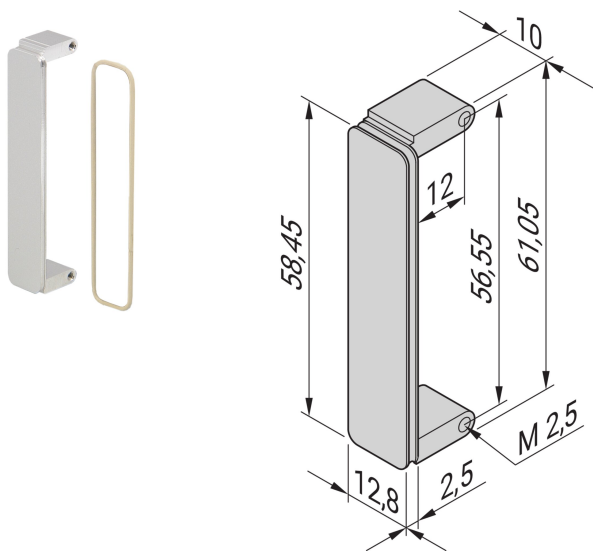

# Bezel for FMC Mezzanine Front Panel Cutouts, VITA 57.1

## NUMĂR DE CATALOG

20835-849

A FMC bezel is fitted into FMC mezzanine front panel cutouts, Kit of 10 FMC bezels.

## CARACTERISTICI

FMC bezel is fitted into FMC mezzanine front panel cutouts

FMC cover can optionally be shielded with conductive O-ring, please order this separately

Material, Al extrusion (anodized, surface conductive)

Front Finish: Anodized

Rear Finish: Conductive

Treated Edges: No

Height: 58.45mm

Width: 12.8mm

Depth: 2.5mm

Complies With: FMC Mezzanine; IEEE P1386

Package Quantity: 10