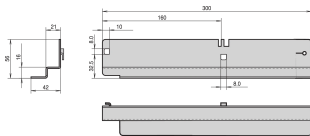

Labrack Slide Rail, 40 kg, 1 Pair

NUMĂR DE CATALOG

20119-080

Labrack Slide Rail with 40 kg load capacity for mounting on the bare cabinet uprights or 19" panel/slide mounts. The slide rail supports shelf of heavy 19" Chassis.

CERTIFICATIONS

CARACTERISTICI

For assembly on mobile 19" lab racks; with panel mounts also on stationary 19" lab racks

Static load-carrying capacity 40 kg per pair

ATRIBUTE PRODUS

Package Quantity: 2

Finish: Oțel Zincat

Material: Oțel

Product Family: Labrack

Product Type: Slide Rail

Static Load: 40kg

Net Weight: 0.99kg

DETALII SUPLIMENTARE DESPRE PRODUS

Mounting angles are necessary for assembly on stationary 19" lab rack, please order them separately.