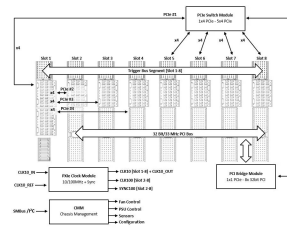

PXI-Express System, 4 U, 8 slots, Gen 3

NUMĂR DE CATALOG

14579-030

Desktop PXI Express Chassis for one PXI Express System Controller with up to 16 HP and 7 PXI or PXI Express Boards with 4 HP Width.

CERTIFICATIONS

CARACTERISTICI

PXI Express Desktop Chassis, 4 U, 44 HP

1 PXIe System Slot an 7 Hybrid Slots

Ultra-high performance Gen 3 PCIe switching with a default four-link (4x4) System Slot

Powerful cooling concept with low fan noise, 50 W per slot @ 15K temperature increase

Air flow from bottom to rear with temperature controlled fans; Integrated Chassis Monitoring Modul (CMM)

Wide range AC input with mains switch on the rear side, power push button on the front (top)

Rear panel external 10 MHz clock inputs/outputs

ATRIBUTE PRODUS

Product Type: System

Number of Slots: 8

Type: Desktop

Backplane Type: PXI Express, 4 Link Configuration

Data Transfer: PCIe Gen3

Power per Slot: 50W

Input Voltage AC: 100 – 240V