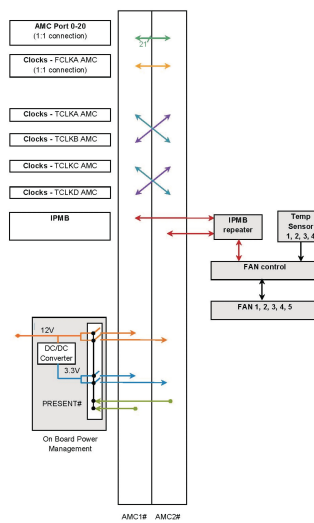

MTCA.0 System for 2 Single Full-Size AMC Modules, 1 HE

NUMĂR DE CATALOG

11850-023

The System is designed for 2 AMC modules. The integrated Power Supply and Power switches on the backplane enable the Payload Power to the AMC Modules without the need for a separate MCH.

CERTIFICATIONS

CARACTERISTICI

Small, compact case to hold 2 single full-size AdvancedMC modules With an optional 2 HP filler module, 2 single mid-size modules can also be fitted

Direct connection of all ports between both AdvancedMC slots (see backplane topology); data transfer rates up to 10 Gbps per port

90 - 264 VAC wide range input on rear of case, 150 W power supply in rear section of enclosure

12 VDC voltage is activated by the AdvancedMC module presence signal

150 W cooling capacity at an ambient temperature of 55 °C, airflow from right to left, temperature-regulated fans

Data Transfer: 40 GbE; PCIe Gen3

Power per Slot: 60W

Input Voltage AC: 100 – 240V

Airflow Direction: Right to Left

Rack Height: 1U

Power Supply Type: Open Frame

Power Supply Included: Yes

Rear I/O: No