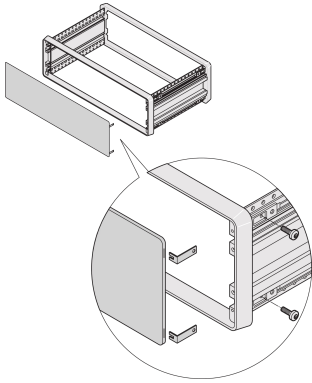

# CompacPRO Front/Rear Panel, With Hidden Fixing

The front panel for CompacPRO Case mounts to the frame of the case. The front panel has no visible screws and can be used for front foil.

## CARACTERISTICI

Al panel, 2.5 mm