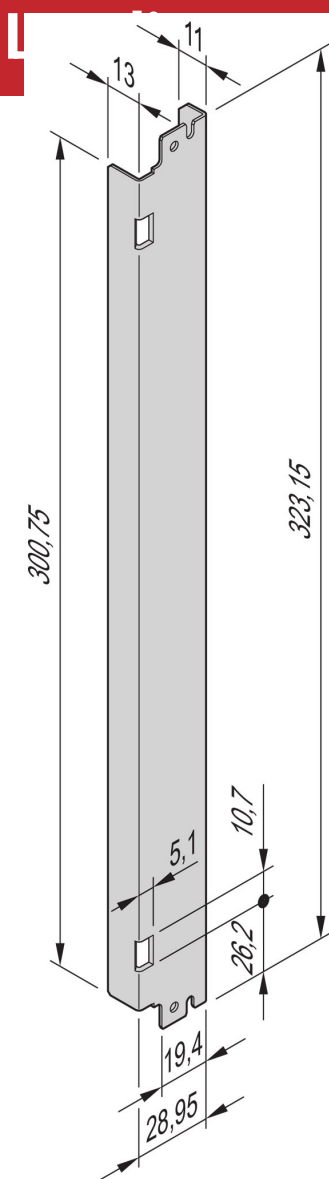

ATCA Front Panel, St, Reinforced, With Spring

AdvancedTCA front panel for spring-loaded IEA handle with die-cast end piece.

CERTIFICATIONS

North America

All locations
+1.763.422.2661
Chat with us:
nvent.com/schroff