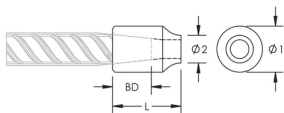

Bar Depth (BD): 36mm

Unit Weight: 0.17 kg

Package Quantity: 150

DETALII SUPLIMENTARE DESPRE PRODUS

Bar dimensions and weights listed may vary by region. Coupler sizes not shown may be available by special order. Contact your nVent LENTON representative for more information.

The design of the weld, the selection of electrode, and other relevant choices depend on the chemical and physical properties of the structural steel to which the couplers are welded. Engineers who design assemblies should adhere to all appropriate regulations.

Suffix "EE" has been added to some part numbers to clarify design version among regions.

DIAGRAMS

AVERTIZARE

Produsele nVent trebuie instalate și utilizate numai așa cum este indicat în fișele de instrucțiuni și materialele de formare ale nVent. Fișele de instrucțiuni sunt disponibile pe www.nvent.com și de la reprezentantul dvs. de servicii clienți nVent. O instalare incorectă, o utilizare abuzivă, o aplicare greșită sau orice altă lipsă de respectare completă a instrucțiunilor și avertismentelor nVent poate duce la defectarea produsului, la deteriorarea proprietății, la răniri corporale grave și moarte și/sau poate anula garanția dvs.

North America

+1.800.753.9221

Option 1 – Customer Care

Option 2 – Technical

Support

Europe

Netherlands:

+31 800-0200135

France:

+33 800 901 793

Europe

Germany:

800 1890272

Other Countries:

+31 13 5835404