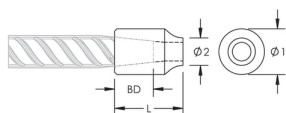

Unit Weight: 0.06 kg

Package Quantity: 555

DETALII SUPLIMENTARE DESPRE PRODUS

Bar dimensions and weights listed may vary by region. Coupler sizes not shown may be available by special order. Contact your nVent LENTON representative for more information.

The design of the weld, the selection of electrode, and other relevant choices depend on the chemical and physical properties of the structural steel to which the couplers are welded. Engineers who design assemblies should adhere to all appropriate regulations.

Suffix "EE" has been added to some part numbers to clarify design version among regions.

DIAGRAMS

AVERTIZARE

Produsele nVent trebuie instalate și utilizate numai așa cum este indicat în fișele de instrucțiuni și materialele de formare ale nVent. Fișele de instrucțiuni sunt disponibile pe www.nvent.com și de la reprezentantul dvs. de servicii clienți nVent. O instalare incorectă, o utilizare abuzivă, o aplicare greșită sau orice altă lipsă de respectare completă a instrucțiunilor și avertismentelor nVent poate duce la defectarea produsului, la deteriorarea proprietății, la răniri corporale grave și moarte și/sau poate anula garanția dvs.

North America

+1.800.753.9221

Option 1 – Customer Care

Option 2 – Technical

Support

Europe

Netherlands:

+31 800-0200135

France:

+33 800 901 793

Europe

Germany:

800 1890272

Other Countries:

+31 13 5835404