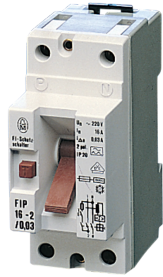

Power Distribution Modules Safety Switch

Data Solutions