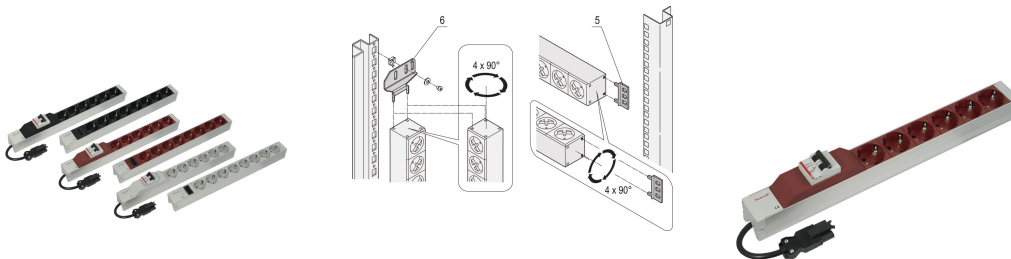

Socket Strip, SCHUKO, With Wieland® Input, 19", Black, With Overcurrent Protection

Data Solutions

NUMĂR DE CATALOG

60110-353

Modular, compact PDU with many function elements. Using a 1 U by 1 U aluminum chassis the PDU can easily be integrated in a rack. The Wieland connector allows easy combination with different power input cords.

CERTIFICATIONS

CARACTERISTICI

Installation height 1 U

Output via SCHUKO sockets

Input via Wieland® GST 18 plug

Socket strips can be rotated through all four directions (in 90° increments) during installation

Horizontal or vertical mounting

In accordance with DIN 57620

ATRIBUTE PRODUS

Socket Type: SCHUKO

Socket Quantity: 6

Switched Outlets: No

Voltage AC: 230V

Function: Overcurrent Protection

Package Quantity: 1

Color: Black

Depth: 44mm

Finish: Anodized

Length: 438.5mm

Material: Aluminiu; Polyamide

Product Type: Socket Strip

Net Weight: 0.94kg