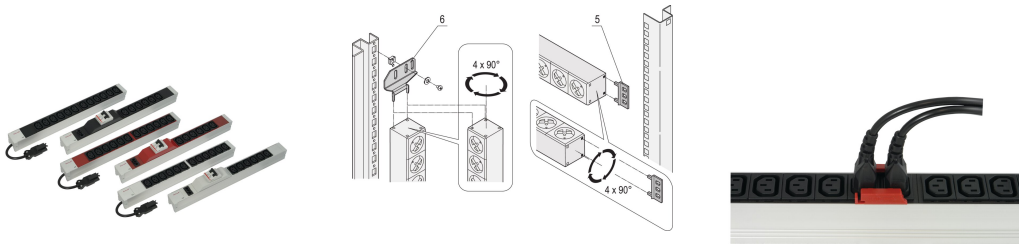

# Socket Strip, IEC C13, With Wieland® Input, C13, 6 Sockets, 19", Black, With Overcurrent Protection

### NUMĂR DE CATALOG

60110-350

Modular, compact PDU with many function elements. Using a 1 U by 1 U aluminum chassis the PDU can easily be integrated in a rack. The Wieland connector allows easy combination with different power input cords.

## CARACTERISTICI

---

Input via Wieland® GST 18 plug

Installation height 1 U

In accordance with IEC 60320

Horizontal or vertical mounting

Output via IEC 60320 C-13 sockets

Socket strips can be rotated through all four directions (in 90° increments) during fitting

## ATRIBUTE PRODUS

---

Socket Type: IEC C13

Socket Quantity: 6

Switched Outlets: No

Voltage AC: 230V

Function: Overcurrent Protection

Package Quantity: 1