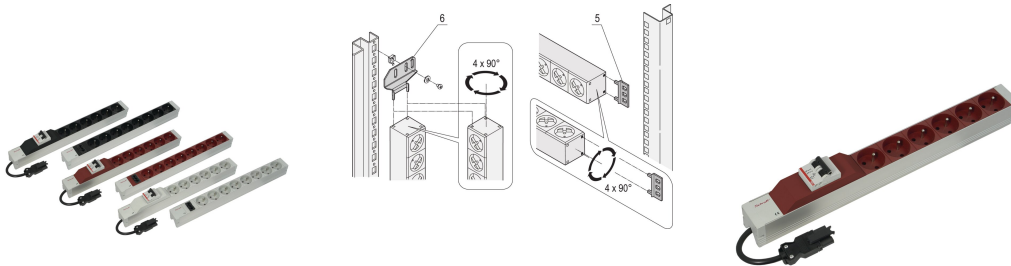

Socket Strip, UTE, With Wieland® Input, 8 Sockets, 19", Black

Data Solutions

NUMĂR DE CATALOG

60110-347

Modular, compact PDU with many function elements. Using a 1 U by 1 U aluminum chassis the PDU can easily be integrated in a rack. The Wieland connector allows easy combination with different power input cords.

CERTIFICATIONS

CARACTERISTICI

Input via Wieland® GST 18 plug

Socket strips can be rotated through all four directions (in 90° increments) during fitting

Output via UTE sockets

Horizontal or vertical mounting

Installation height 1 U

In accordance with NFC 61-303

ATRIBUTE PRODUS

Socket Type: UTE

Socket Quantity: 8

Switched Outlets: No

Voltage AC: 230V

Package Quantity: 1

Color: Black

Depth: 44mm

Finish: Anodized

Length: 438.5mm

Material: Aluminiu; Polyamide

Product Type: Socket Strip

Net Weight: 0.641kg

DETALII SUPLIMENTARE DESPRE PRODUS