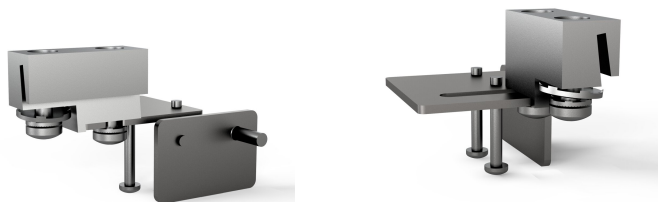

# Varistar CP Door Switch Bracket

### NUMĂR DE CATALOG

---

**24630-106**

Door switch provides automation of lights, cooling units. The bracket is a mounting accessory with which the door control switch can be connected to the frame.

### CARACTERISTICI

---

The bracket is a mounting accessory with which the door control switch can be connected to the frame

### ATRIBUTE PRODUS

---

Product Family: Varistar CP

Package Quantity: 1

Material: Stainless Steel

Product Type: Bracket

Type: Door Switch Bracket

Net Weight: 0.134kg