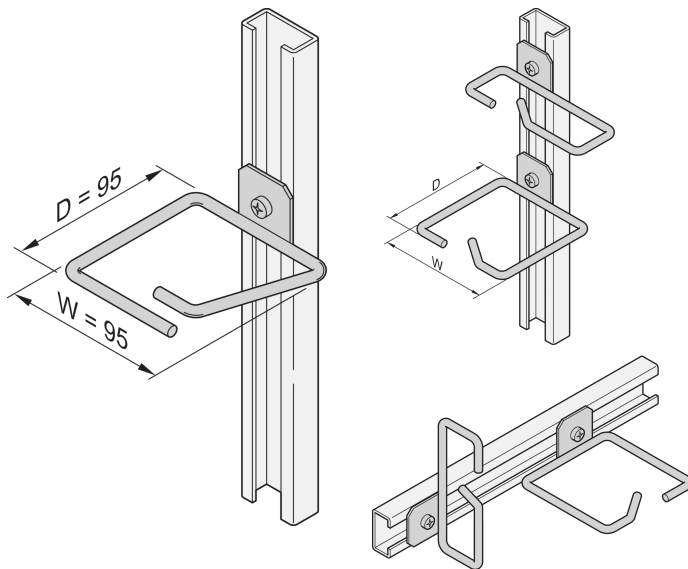

Cable Eye for C-Rail, Steel, 95 x 95 mm

Data Solutions

NUMĂR DE CATALOG

20118-340

Cable eyes can be attached to slide rails, cable panels, etc.

CERTIFICATIONS

CARACTERISTICI

Cable eye for C-profile

ATRIBUTE PRODUS

Material: Oțel

Package Quantity: 4

Finish: Oțel Zincat

Product Family: Labrack

Product Type: Cable Eye

Net Weight: 0.326kg

DETALII SUPLIMENTARE DESPRE PRODUS