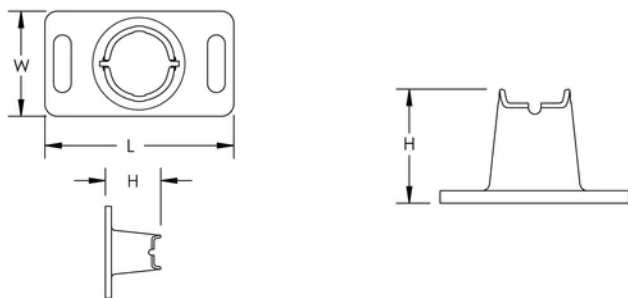

PEMSA Wire Basket Tray Floor Foot

Data Solutions

NUMĂR DE CATALOG

WBTFLRSPRTRD

CERTIFICATIONS

CARACTERISTICI

Easy to use, quick connect feature

IEC 61537 load rating and earthing compliant

ATTRIBUTE PRODUS

Article Number: 820900

Material: Plastic

Length (L): 75.5mm

Width (W): 42mm

Height (H): 45.5mm

Slot Size (SS): 7 x 23 mm

DIAGRAMS