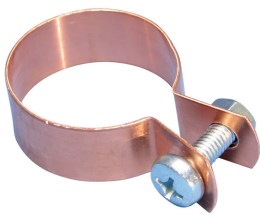

STRC CU Strap Clamp for Copper Tube, 12 mm OD

NUMĂR DE CATALOG

STRC012CU

CARACTERISTICI

Includes fasteners, screw and nut

ATRIBUTE PRODUS

Article Number: 574170

Material: Copper

Outer Diameter (OD): 12 mm

Width (W): 15 mm

Thickness (T): 0.6 mm

Screw Diameter (Sc): 6

Screw Length (L): 16mm