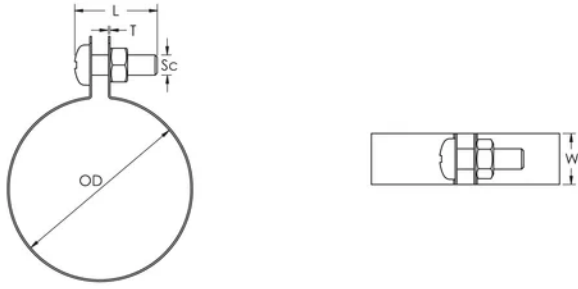

DIAGRAMS

AVERTIZARE

Produsele nVent trebuie instalate și utilizate numai așa cum este indicat în fișele de instrucțiuni și materialele de formare ale nVent. Fișele de instrucțiuni sunt disponibile pe www.nvent.com și de la reprezentantul dvs. de servicii clienți nVent. O instalare incorectă, o utilizare abuzivă, o aplicare greșită sau orice altă lipsă de respectare completă a instrucțiunilor și avertismentelor nVent poate duce la defectarea produsului, la deteriorarea proprietății, la răni corporale grave și moarte și/sau poate anula garanția dvs.

North America

+1.800.753.9221
Option 1 – Customer Care
Option 2 – Technical
Support

Europe

Netherlands:
+31 800-0200135
France:
+33 800 901 793

Europe

Germany:
800 1890272
Other Countries:
+31 13 5835404

APAC

Shanghai:
+ 86 21 2412 1618/19
Sydney:
+61 2 9751 8500

Portofoliul nostru puternic de mărci:

CADDY ERICO HOFFMAN ILSCO SCHROFF TRACHTE