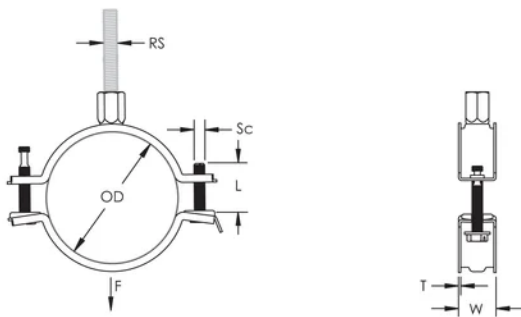

Combination nut can be attached to M8 or M10 threaded rod, simplifying material handling

Screw length has been optimized to accommodate an increased pipe range, reducing inventory

## ATRIBUTE PRODUS

Article Number: 586806

Material: Oțel

Finish: Electrogalvanized

Outer Diameter (OD): 41 - 48 mm

Rod Size (RS): M8;M10

NB/DN: 32

Pipe Size: 1 1/4" Min

Width (W): 20 mm

Thickness (T): 1 mm

Screw Diameter (Sc): 6

Screw Length (L): 32mm

Static Load: 1000N

## DIAGRAMS