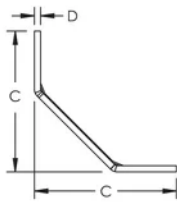

## CARACTERISTICI

Secures SPEEDWAY Cable Ladder to structural elements for horizontal and vertical runs

Installs quickly and easily with included hardware

Low profile allows for installations in tight spaces

## SPECIFICAȚII

Table 1/2

Număr de catalog	Article Number	Material	Finish	A	B	C
CLSWAFBGA	842050	Oțel	Hot-Dip Galvanized	60 mm	40 mm	58 mm

Table 2/2

Număr de catalog	Article Number	D
CLSWAFBGA	842050	2.5 mm

## DIAGRAMS