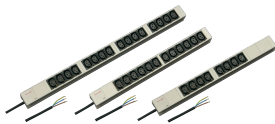

# Socket Strip, IEC C13

Modular, compact PDU with many function elements. Using a 1 U by 1 U aluminum chassis the PDU can easily be integrated in a rack with IEC C13 outlets.

## CARACTERISTICAS

230 V, 10 A

Horizontal and vertical mounting

Socket strips can be rotated through all four directions (in 90° increments) during installation

Socket strips with IEC 60320-C13 sockets

Connecting cable 2 m, open end with ferrules

In accordance with IEC 60320

Mounting height 1 U

## ESPECIFICAÇÕES

**Material:** Alumínio; Polyamide

**Cor:** Grey

**Product Type:** Socket Strip

Table 1/2

Número de catálogo	Tipo de soquete	Socket Quantity	Switched Outlets	Tensão AC	Quantidade por embalagem	Profundidade
60110-292	IEC C13	16	Não	230V	1	44mm