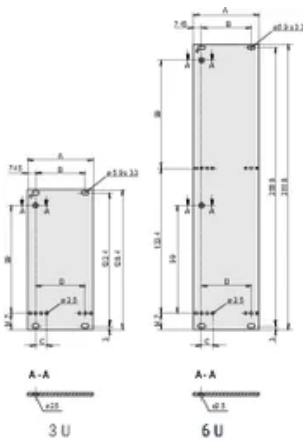

Número de catálogo	Rear Finish	Treated Edges	Em conformidade com	EMC Shielding	Altura (H)	Largura (W)
30847-631	Conductive	Não	IEC 60297-3-101	Não	261.8mm	50.5mm
30847-632	Conductive	Não	IEC 60297-3-101	Não	261.8mm	60.6mm
30847-606	Conductive	Não	IEC 60297-3-101	Não	128.4mm	35.2mm

DIAGRAMAS

AVISO

Os produtos nVent devem ser instalados e utilizados apenas conforme indicado nas fichas de instrução do produto e materiais de treinamento da nVent. As fichas de instrução estão disponíveis em www.nVent.com e com nossos representantes de atendimento ao cliente nVent. A instalação inadequada, uso incorreto, aplicação incorreta ou outra falha qualquer em seguir completamente as instruções e avisos da nVent podem levar ao mau funcionamento do produto, danos à propriedade, lesões corporais graves e morte, e/ou anular sua garantia.

North America

All locations
+1.763.422.2661
Chat with us:
nvent.com/schroff

Europe

Straubenhardt, Germany
+49.7082.794.0
Betschdorf, France
+33.3.88.90.64.90
Warsaw, Poland
+48.22.209.98.35
Assago, Italy
+39.02.932.7141
Chat with us:
nvent.com/schroff

Asia

Shanghai, China
+86.21.2412.6943
Qingdao, China
+86.532.8771.6101
Singapore
+65.6768.5800
Shin-Yokohama, Japan
+81.45.476.0271
Chat with us:
nvent.com/schroff

Middle East & India

Dubai, United Arab Emirates
+971.4.378.1700
Bangalore, India
+91.80.6715.2001
Istanbul, Turkey
+90.216.250.7374
Chat with us:
nvent.com/schroff

O nosso forte portfólio de marcas:

CADDY ERICO HOFFMAN ILSCO SCHROFF TRACHTE